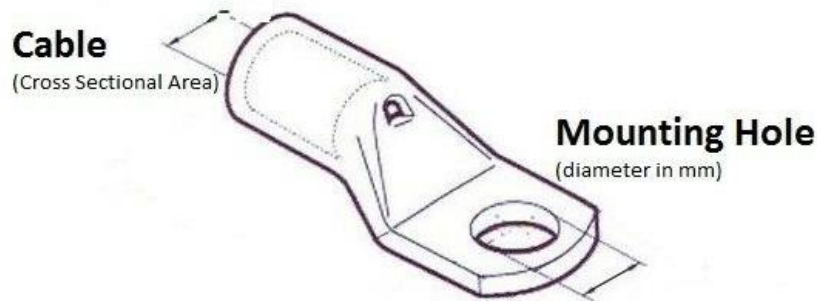

Trans Technical Solutions

Tel: +27 11 974 9679
Fax: +27 11 974 9653
Email: sales@ttsafrica.com

P O Box 5094
Delmenville
1403

Unit F11, Roete 24
Meadowdale
Germiston

Copper Lugs

Cable lugs are connecting devices used primarily for terminating and joining cable and wire conductors in electrical installations and equipment.

In general, lugs are fixed to the cables and wires by inserting the conductor/s into the “barrel” (tube) of the device and then “crimping” (squeezing) the “barrel” onto the conductor/s to form a secure mechanical and electrical joint.

Material: Copper

COPPER LUGS

Copper lugs (cable lugs) are devices used for connecting cables to electrical appliances, other cables, surfaces, or mechanisms. The clamps that connect wires to an automotive battery are a common example of a copper lugs, as are the ends of battery jumper cables. Designed to be easily installed and removed for repairs or maintenance, copper lugs are generally used when permanent, direct-fastening methods are not feasible or necessary.

1.5mm² Copper Lugs		
Part Number	Mounting Hole Size	Cable Size
T/1.5X03	3mm	1.5mm²
T/1.5X04	4mm	1.5mm²
T/1.5X05	5mm	1.5mm²
T/1.5X06	6mm	1.5mm²